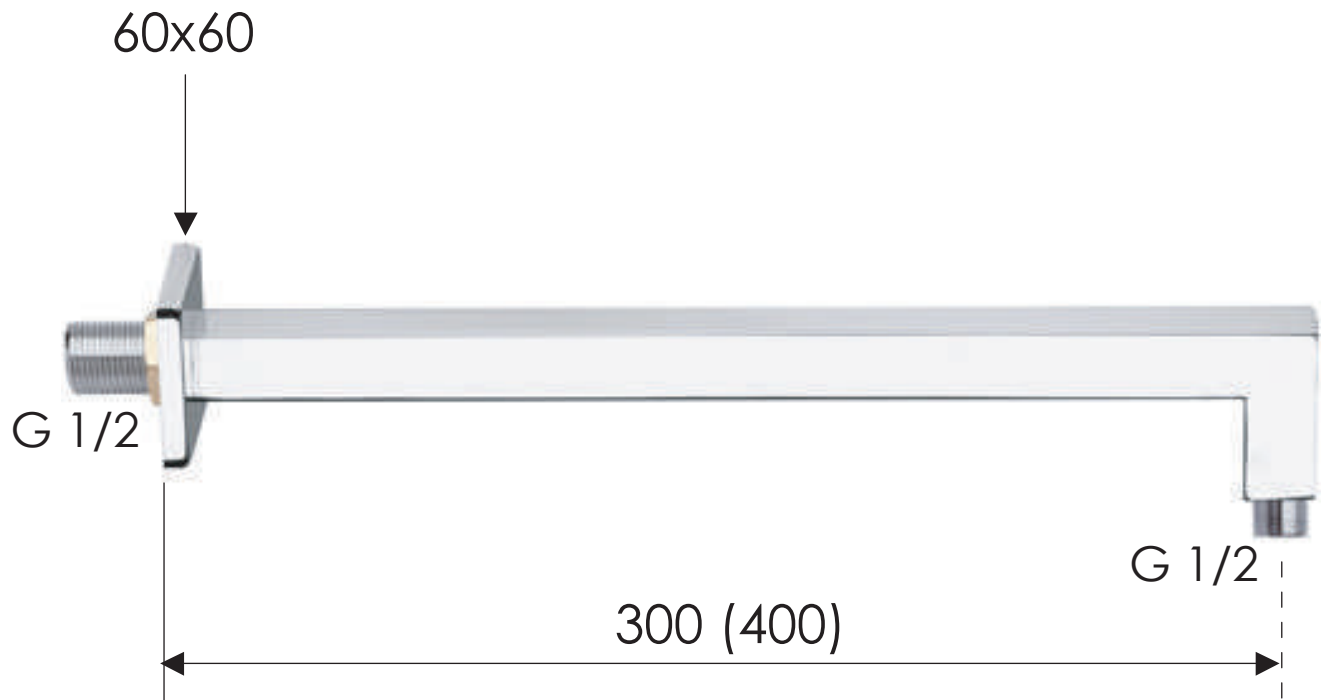

REMER

RUBINETTERIE

SCHEDA TECNICA

ART. COD.

TECHNICAL FEATURES

348S

MATERIALI / MATERIALS

OTTONE CROMATO / CHROME PLATED BRASS