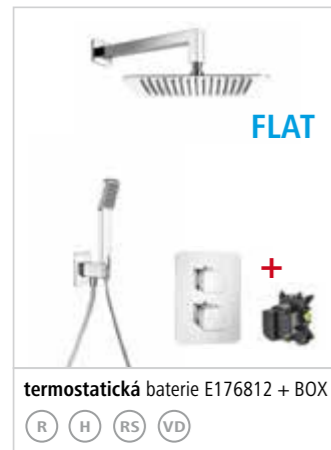

INFINITY FLAT TV 25x25 cm
IFTV25 ~~1.065 €~~ nově **1.012 €**

INFINITY FLAT TV 30x30 cm
IFTV30 ~~1.119 €~~ nově **1.063 €**