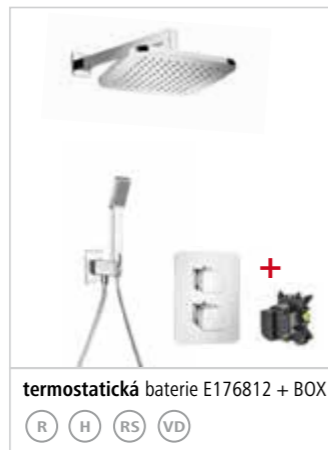

INFINITY ECOAIR TV 22x22 cm
IETV22 ~~1.012 €~~ nově **962 €**

INFINITY ECOAIR TV 30x30 cm
IETV30 ~~1.094 €~~ nově **1.039 €**