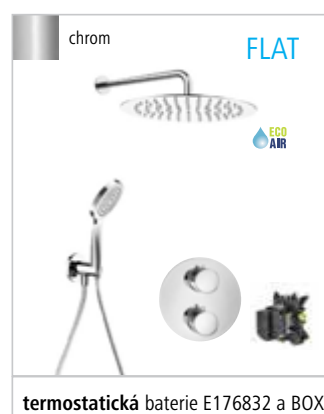

RONDO FLAT TVX ø25 cm
RFTVX25 ~~1 114,- €~~ **nově 1 058,- €**

RONDO FLAT TVX ø30 cm
RFTVX30 ~~1 176,- €~~ **nově 1 117,- €**