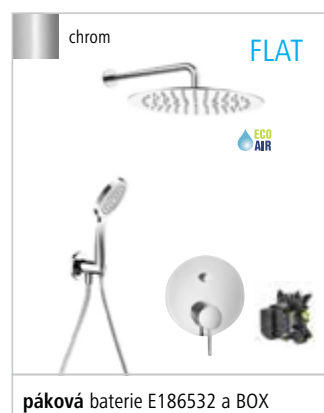

RONDO FLAT PVX ø25 cm
RFPVX25 ~~908,- €~~ **nově 863,- €**

RONDO FLAT PVX ø30 cm
RFPVX30 ~~971,- €~~ **nově 922,- €**